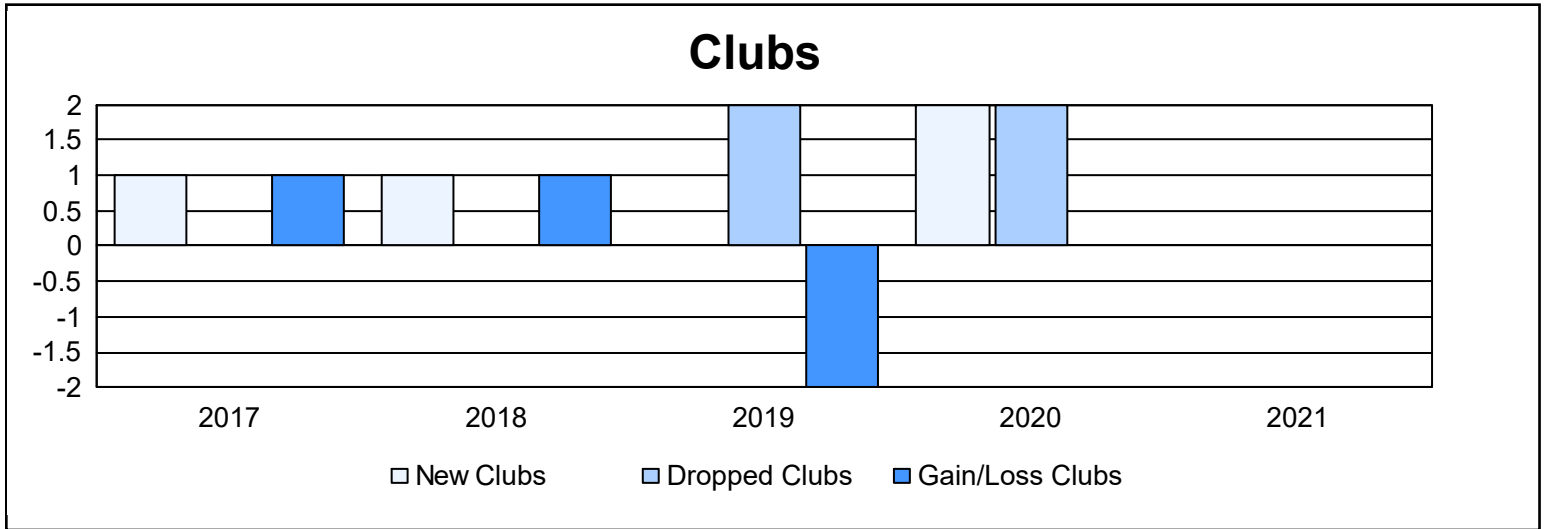

Year	New Clubs	Dropped Clubs	Gain/ Loss Clubs	New Members	Charter Members	Reinstate Members	Transfer Members	Total Member Added	Total Members Dropped	Gain/ Loss Members
2016-2017	1	0	1	142	38	10	5	195	225	-30
2017-2018	1	0	1	201	37	6	7	251	233	18
2018-2019	0	2	-2	127	5	4	3	139	294	-155
2019-2020	2	2	0	160	58	4	8	230	228	2
2020-2021	0	0	0	147	2	5	8	162	152	10
<b>Average</b>	<b>1</b>	<b>1</b>	<b>0</b>	<b>155</b>	<b>28</b>	<b>6</b>	<b>6</b>	<b>195</b>	<b>226</b>	<b>-31</b>

### Membership Composition June 2021 Cumulative