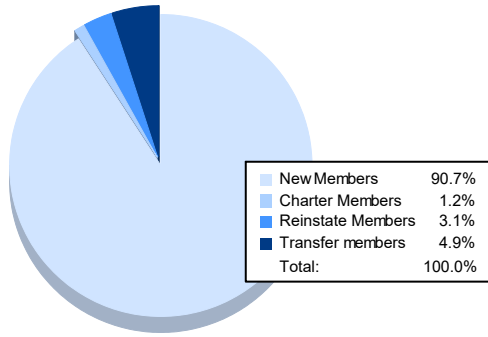

Year	New Clubs	Dropped Clubs	Gain/ Loss Clubs	New Members	Charter Members	Reinstate Members	Transfer Members	Total Member Added	Total Members Dropped	Gain/ Loss Members
2016-2017	1	0	1	142	38	10	5	195	225	-30
2017-2018	1	0	1	201	37	6	7	251	233	18
2018-2019	0	2	-2	127	5	4	3	139	294	-155
2019-2020	2	2	0	160	58	4	8	230	228	2
2020-2021	0	0	0	147	2	5	8	162	152	10
<b>Average</b>	<b>1</b>	<b>1</b>	<b>0</b>	<b>155</b>	<b>28</b>	<b>6</b>	<b>6</b>	<b>195</b>	<b>226</b>	<b>-31</b>

### Membership Composition June 2021 Cumulative