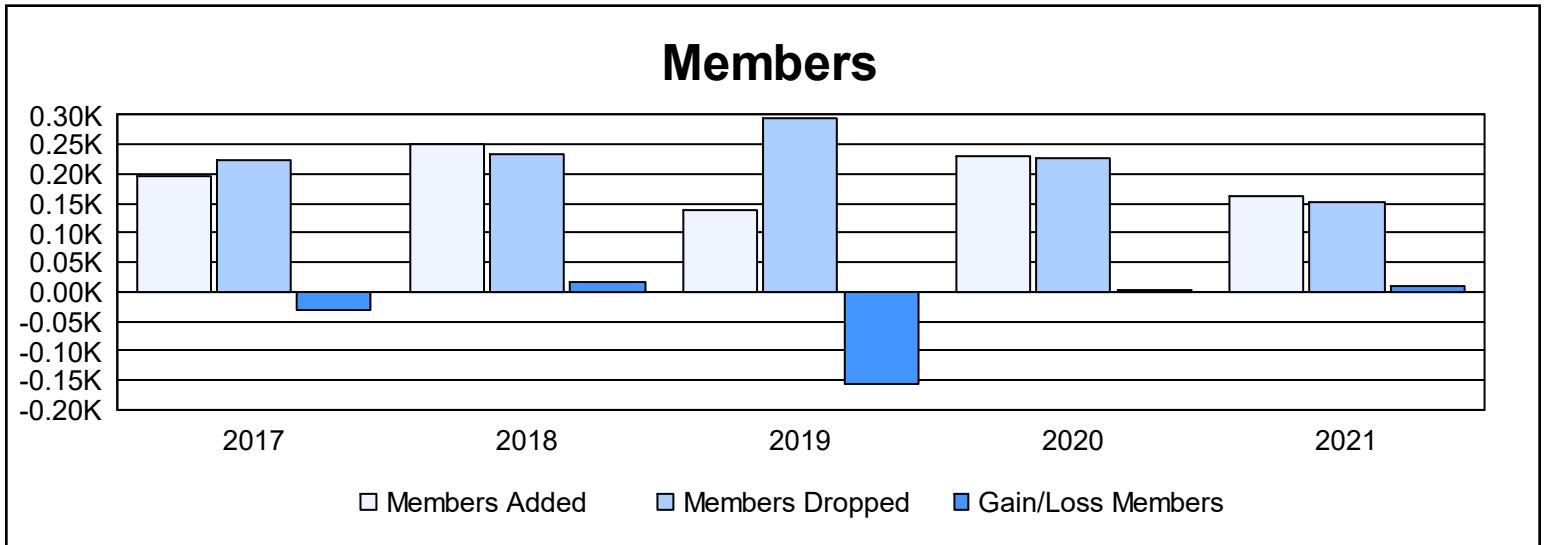

Year	New Clubs	Dropped Clubs	Gain/ Loss Clubs	New Members	Charter Members	Reinstate Members	Transfer Members	Total Member Added	Total Members Dropped	Gain/ Loss Members
2016-2017	1	0	1	142	38	10	5	195	225	-30
2017-2018	1	0	1	201	37	6	7	251	233	18
2018-2019	0	2	-2	127	5	4	3	139	294	-155
2019-2020	2	2	0	160	58	4	8	230	228	2
2020-2021	0	0	0	147	2	5	8	162	152	10
<b>Average</b>	<b>1</b>	<b>1</b>	<b>0</b>	<b>155</b>	<b>28</b>	<b>6</b>	<b>6</b>	<b>195</b>	<b>226</b>	<b>-31</b>

### Membership Composition June 2021 Cumulative